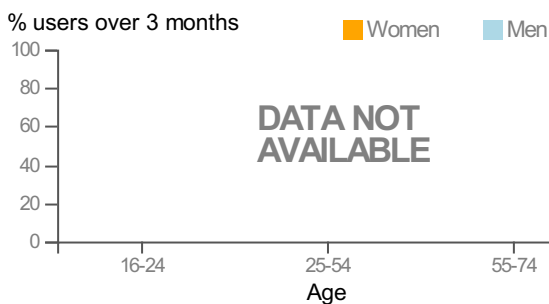

# SAN MARINO

Capital	San Marino
Area (km <sup>2</sup> )	61
Total population (thousands, 2018)	33
Population density (per km <sup>2</sup> )	547
National currency	Euro (EUR)
National statistical office	<a href="http://www.upeceds.sm">www.upeceds.sm</a>
Office of Economic Planning, Data Processing and Statistics	

Life expectancy at birth, 2017	
females, years	86.8
males, years	82.7
Life expectancy at 65, 2017	
females, years	23.5
males, years	20.2
Total fertility rate, 2017	
average number of children per woman	1.1
Adolescent fertility rate, 2017	
number of live births per 1000 women aged 15-19	1.2
Mean age of women at birth of first child, 2017	
age in years	32.0

## Internet use by age and sex