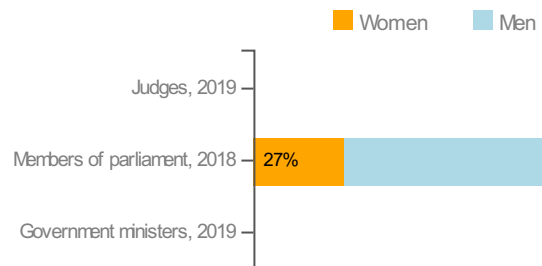

Women and men in public life

	2012	2013	2014	2015	2016	2017
Employment (% change over previous year)	-2.4	-1.4	-1.6	-0.4	1.0	1.1
Unemployment rate (%)	5.2	6.1	6.6	7.0	8.6	8.1
Youth unemployment rate (%)	..	..	..	..	..	..