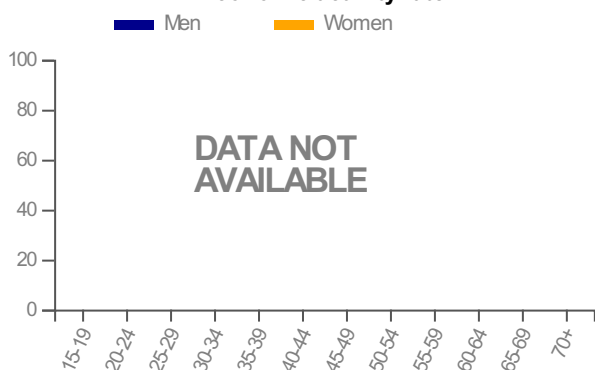

Economic activity rate