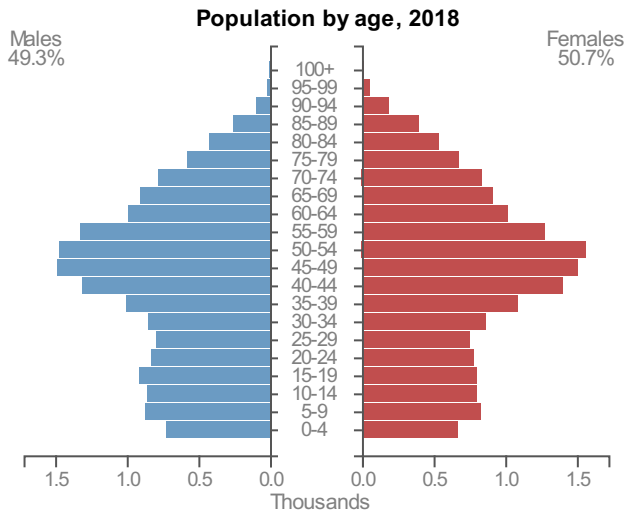

# SAN MARINO

Capital	San Marino
Area (km <sup>2</sup> )	61
Total population (thousands, 2018)	33
Population density (per km <sup>2</sup> )	547
National currency	Euro (EUR)
National statistical office	<a href="http://www.upeceds.sm">www.upeceds.sm</a>
Office of Economic Planning, Data Processing and Statistics	

Life expectancy at birth, 2017	
females, years	86.8
males, years	82.7
Life expectancy at 65, 2017	
females, years	23.5
males, years	20.2
Total fertility rate, 2017	
average number of children per woman	1.1
Adolescent fertility rate, 2017	
number of live births per 1000 women aged 15-19	1.2
Mean age of women at birth of first child, 2017	
age in years	32.0

## Internet use by age and sex