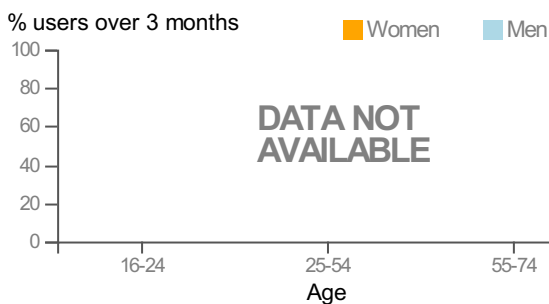

# SAN MARINO

Capital	San Marino
Area (km <sup>2</sup> )	61
Total population (thousands, 2020)	34
Population density (per km <sup>2</sup> )	551
National currency	Euro (EUR)
National statistical office	<a href="http://www.upeceds.sm">www.upeceds.sm</a>
Office of Economic Planning, Data Processing and Statistics	

Women in the labour force	percentage of total for both sexes	..
Gender pay gap	monthly earnings	..
	hourly wage	..
Women in part-time employment	percentage of employed women	..
Female tertiary students, 2018	percentage of total for both sexes	42%
Female victims of homicide	percentage of total for both sexes	..
Women researchers	percentage of total for both sexes	..

Life expectancy at birth, 2020	
females, years	86.8
males, years	83.0
Life expectancy at 65, 2020	
females, years	23.5
males, years	20.4
Total fertility rate, 2019	
average number of children per woman	1.3
Adolescent fertility rate, 2020	
number of live births per 1000 women aged 15-19	0.0
Mean age of women at birth of first child, 2019	
age in years	31.9

## Internet use by age and sex