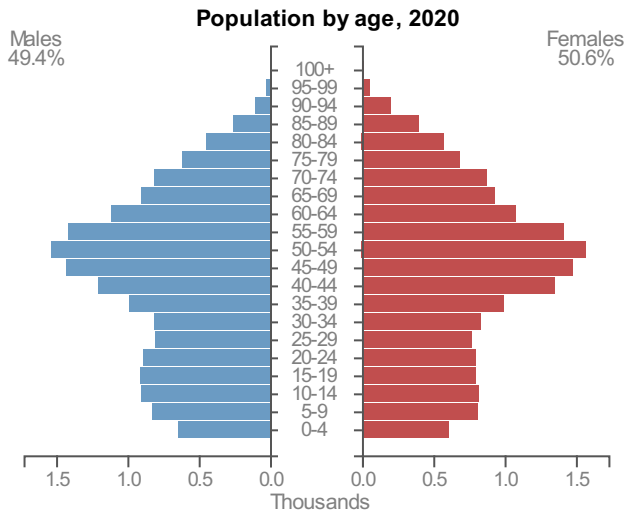

# SAN MARINO

Capital	San Marino
Area (km <sup>2</sup> )	61
Total population (thousands, 2020)	34
Population density (per km <sup>2</sup> )	551
National currency	Euro (EUR)
National statistical office	<a href="http://www.upeceds.sm">www.upeceds.sm</a>
Office of Economic Planning, Data Processing and Statistics	

Women in the labour force	percentage of total for both sexes	..
Gender pay gap	monthly earnings	..
	hourly wage	..
Women in part-time employment	percentage of employed women	..
Female tertiary students, 2018	percentage of total for both sexes	42%
Female victims of homicide	percentage of total for both sexes	..
Women researchers	percentage of total for both sexes	..

Life expectancy at birth, 2020	
females, years	86.8
males, years	83.0
Life expectancy at 65, 2020	
females, years	23.5
males, years	20.4
Total fertility rate, 2019	
average number of children per woman	1.3
Adolescent fertility rate, 2020	
number of live births per 1000 women aged 15-19	0.0
Mean age of women at birth of first child, 2019	
age in years	31.9

## Internet use by age and sex