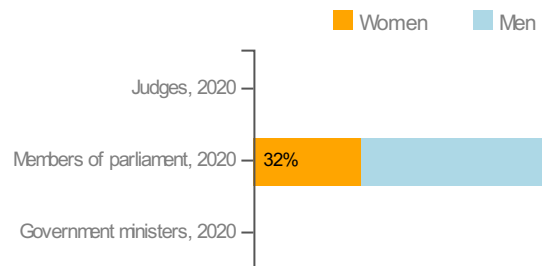

Women and men in public life

	2012	2013	2014	2015	2016	2017
Employment (% change over previous year)	-2.4	-1.4	-1.6	-0.4	1.0	1.1
Unemployment rate (%)	5.2	6.1	6.6	7.0	8.6	8.1
Youth unemployment rate (%)	..	..	..	..	..	..